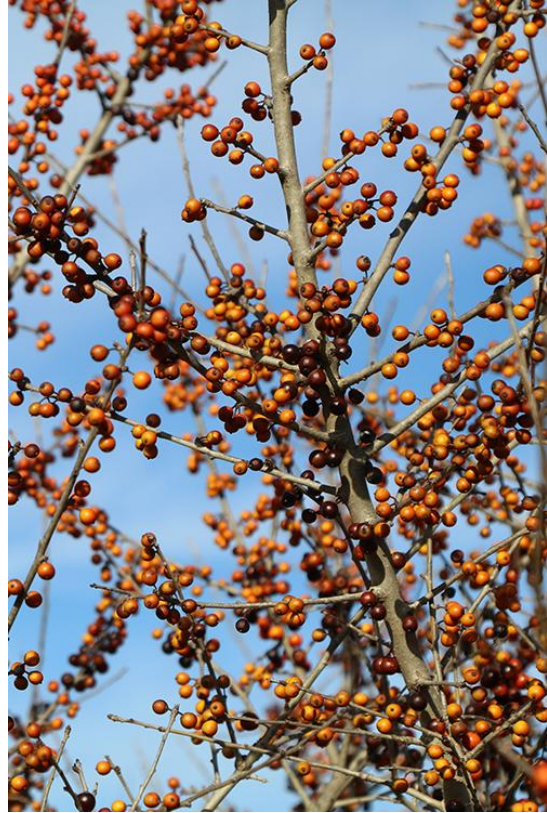

*Loading freshly-dug
native trees, 15 Febr 2024*

**Locally grown. Crafted by hand.
#knowwheremytreescomefrom**

February 2024 Update

Visit our Website

SPRING 2024 DIGGING UPDATE

We have started our spring digging season a little early this year to meet our customer demands for their native tree needs. Eric and his team have been prepping the past few weeks by color-coding trees and orders, wrapping trunks and setting baskets after a winter of pruning they are now happy to be taking advantage of good weather and digging conditions. You can [follow our progress on the news feed](#) on our website.

Even though our [availability](#) is not as

extensive as it has been in the past thanks to good sales and increasing interest in native trees, we still have an excellent selection of hand-crafted native trees including: sugar maples, river birch, pignut hickory, yellowwood, beech, sweetgum, tulip poplar, pin oak and willow oak. Eric is in the field daily, leading the digging team, but [he is still available](#) to answer any of your questions about availability and our quick order processing times so you can get just the right native tree when you need it. There is still time to get the native trees you need for this spring.

You can count on White House Natives knowing that each hands-on step our team takes pride in, contributes to a better native tree that you can rely on to thrive in your landscape. In addition, you have the confidence that each of our trees is locally-grown so you don't have to worry about your native trees having to acclimate from a different climate or soil type. Place your order for a White House Natives tree today so you can see the value and difference a locally-grown, professionally handled native can make in your landscape.

NATIVE OF THE MONTH: *Catalpa speciosa*

As we begin 2024, we start by featuring a tree that was once a common ornamental in rural eastern North America, but has faded in popularity over the decades, the